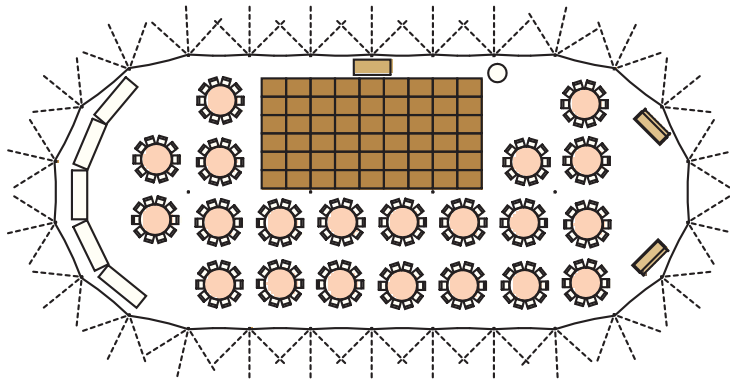

44'X103' SAILCLOTH TENT

ROUND SEATING 168-210 GUESTS

18'X36' DANCE FLOOR
(2) 6' BARS

- (1) 36" ROUND CAKE TABLE
- (1) 6"X30" RECTANGULAR DJ TABLE
- (5) 8'X30" RECTANGULAR BUFFET TABLES
- (21) 60" ROUND TABLES - 8-10 PER TABLE

RECTANGULAR SEATING 120-150 GUESTS

18'X36' DANCE FLOOR
(2) 6' BARS

- (1) 36" ROUND CAKE TABLE
- (1) 6"X30" RECTANGULAR DJ TABLE
- (5) 8'X30" RECTANGULAR BUFFET TABLES
- (15) 8'X30" RECTANGULAR TABLES - 8-10 PER TABLE