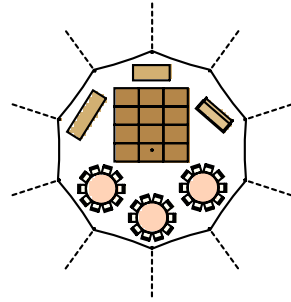

32'X30' SAILCLOTH TENT

ROUND SEATING 24-30 GUESTS

12'X12' DANCE FLOOR
(1) 6' BAR

- (1) 6"X30" RECTANGULAR DJ TABLE
- (1) 8'X30" RECTANGULAR BUFFET TABLE
- (3) 60" ROUND TABLES - 8-10 PER TABLE

RECTANGULAR SEATING 24-30 GUESTS

12'X12' DANCE FLOOR
(1) 6' BAR

- (1) 6"X30" RECTANGULAR DJ TABLE
- (1) 8'X30" RECTANGULAR BUFFET TABLE
- (5) 8'X30" RECTANGULAR TABLES - 8-10 PER TABLE