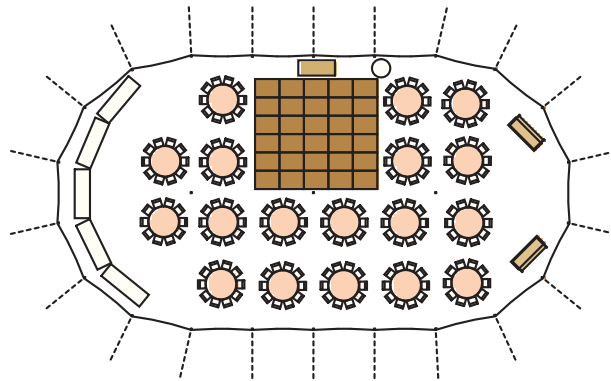

44'X83' SAILCLOTH TENT

ROUND SEATING 144-180 GUESTS

18'X20' DANCE FLOOR

(2) 6' BARS

(1) 36" ROUND CAKE TABLE

(1) 6"X30" RECTANGULAR DJ TABLE

(5) 8'X30" RECTANGULAR BUFFET TABLES

(18) 60" ROUND TABLES - 8-10 PER TABLE

RECTANGULAR SEATING 96-120 GUESTS

18'X20' DANCE FLOOR

(2) 6' BARS

(1) 36" ROUND CAKE TABLE

(1) 6"X30" RECTANGULAR DJ TABLE

(5) 8'X30" RECTANGULAR BUFFET TABLES

(12) 8'X30" RECTANGULAR TABLES - 8-10 PER TABLE