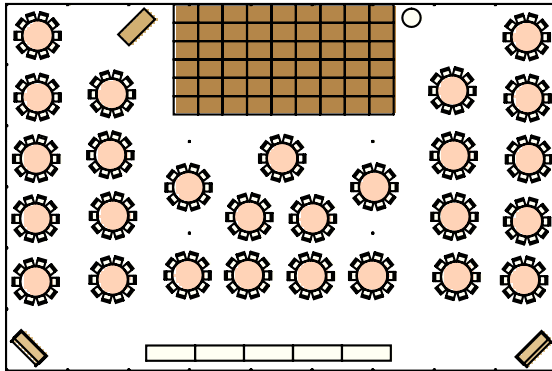

60'X90' CENTURY TENT

RECTANGULAR SEATING 192-240 GUESTS

18'X36' DANCE FLOOR
(2) 6' BARS

- (1) 36" ROUND CAKE TABLE
- (1) 6"X30" RECTANGULAR DJ TABLE
- (5) 8'X30" RECTANGULAR BUFFET TABLES
- (24) 8'X30" RECTANGULAR TABLES - 8-10 PER TABLE

ROUND SEATING 216-270 GUESTS

18'X36' DANCE FLOOR
(2) 6' BARS

- (1) 36" ROUND CAKE TABLE
- (1) 6"X30" RECTANGULAR DJ TABLE
- (5) 8'X30" RECTANGULAR BUFFET TABLES
- (27) 60" ROUND TABLES - 8-10 PER TABLE