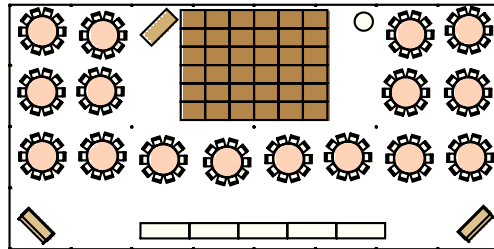

40'X80' CENTURY TENT

ROUND SEATING 128-160 GUESTS

18'X24' DANCE FLOOR

(2) 6' BARS

(1) 36" ROUND CAKE TABLE

(1) 6"X30" RECTANGULAR DJ TABLE

(5) 8'X30" RECTANGULAR BUFFET TABLES

(16) 60" ROUND TABLES - 8-10 PER TABLE

RECTANGULAR SEATING 88-110 GUESTS

18'X24' DANCE FLOOR

(2) 6' BARS

(1) 36" ROUND CAKE TABLE

(1) 6"X30" RECTANGULAR DJ TABLE

(5) 8'X30" RECTANGULAR BUFFET TABLES

(11) 8'X30" RECTANGULAR TABLES - 8-10 PER TABLE