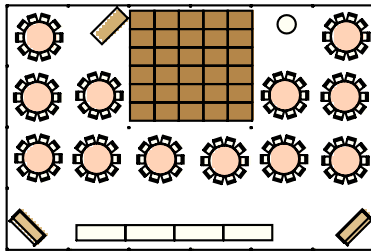

# 40'X60' CENTURY TENT

## ROUND SEATING 96-120 GUESTS

18'X20' DANCE FLOOR  
(2) 6' BARS

- (1) 36" ROUND CAKE TABLE
- (1) 6"X30" RECTANGULAR DJ TABLE
- (4) 8'X30" RECTANGULAR BUFFET TABLES
- (12) 60" ROUND TABLES - 8-10 PER TABLE

## RECTANGULAR SEATING 72-90 GUESTS

18'X20' DANCE FLOOR  
(2) 6' BARS

- (1) 36" ROUND CAKE TABLE
- (1) 6"X30" RECTANGULAR DJ TABLE
- (4) 8'X30" RECTANGULAR BUFFET TABLES
- (9) 8'X30" RECTANGULAR TABLES - 8-10 PER TABLE