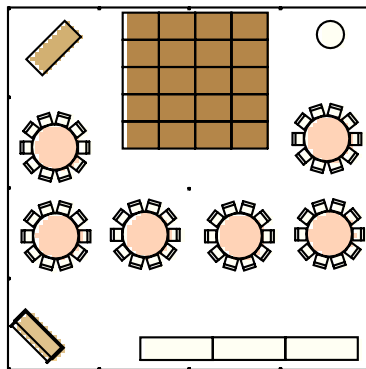

40'X40' CENTURY TENT

ROUND SEATING 48-60 GUESTS

15'X16' DANCE FLOOR

(1) 6' BAR

(1) 36" ROUND CAKE TABLE

(1) 6"X30" RECTANGULAR DJ TABLE

(3) 8'X30" RECTANGULAR BUFFET TABLES

(6) 60" ROUND TABLES - 8-10 PER TABLE

RECTANGULAR SEATING 56-70 GUESTS

15'X16' DANCE FLOOR

(1) 6' BAR

(1) 36" ROUND CAKE TABLE

(1) 6"X30" RECTANGULAR DJ TABLE

(3) 8'X30" RECTANGULAR BUFFET TABLES

(7) 8'X30" RECTANGULAR TABLES - 8-10 PER TABLE