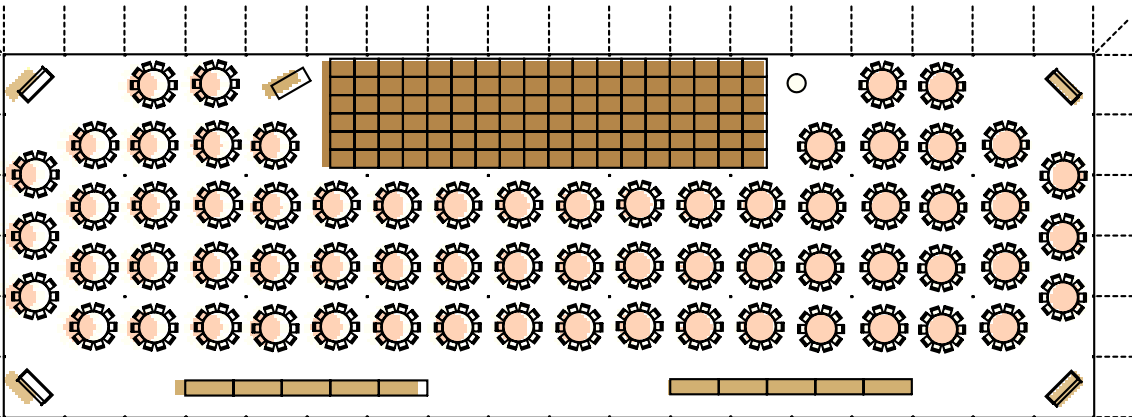

60'X180' CENTURY TENT

ROUND SEATING
528-660 GUESTS

18'X72' DANCE FLOOR
(4) 6' BARS

(1) 36" ROUND CAKE TABLE
(1) 6"X30" RECTANGULAR DJ TABLE
(10) 8'X30" RECTANGULAR BUFFET TABLES
(66) 60" ROUND TABLES - 8-10 PER TABLE

RECTANGULAR SEATING
408-510 GUESTS

18'X72' DANCE FLOOR
(4) 6' BARS

(1) 36" ROUND CAKE TABLE
(1) 6"X30" RECTANGULAR DJ TABLE
(10) 8'X30" RECTANGULAR BUFFET TABLES
(51) 8'X30" RECTANGULAR TABLES - 8-10 PER TABLE