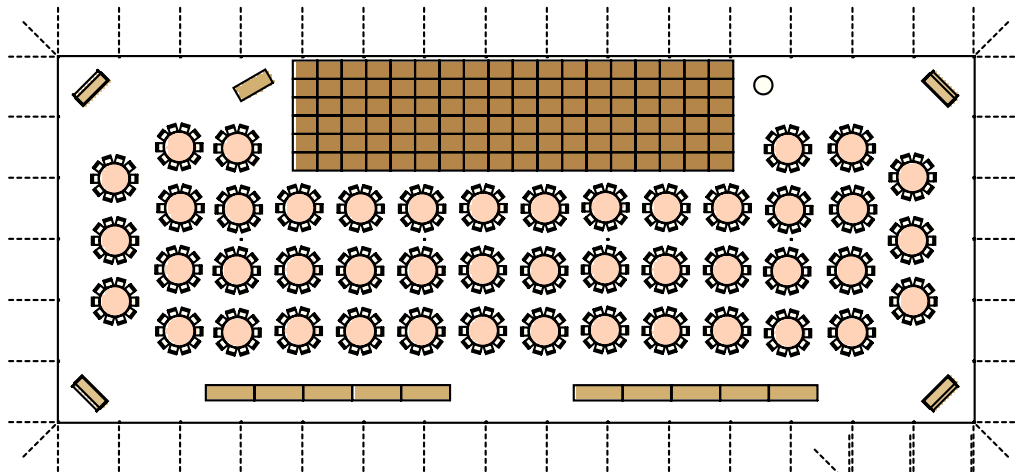

60'X150' CENTURY TENT

ROUND SEATING
368-460 GUESTS

18'X72' DANCE FLOOR
(4) 6' BARS

(1) 36" ROUND CAKE TABLE
(1) 6"X30" RECTANGULAR DJ TABLE
(10) 8'X30" RECTANGULAR BUFFET TABLES
(46) 60" ROUND TABLES - 8-10 PER TABLE

RECTANGULAR SEATING
312-390 GUESTS

18'X72' DANCE FLOOR
(4) 6' BARS

(1) 36" ROUND CAKE TABLE
(1) 6"X30" RECTANGULAR DJ TABLE
(10) 8'X30" RECTANGULAR BUFFET TABLES
(39) 8'X30" RECTANGULAR TABLES - 8-10 PER TABLE