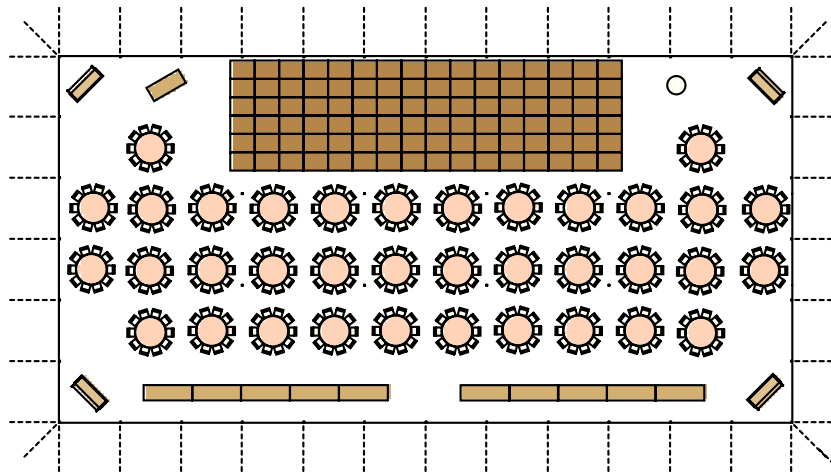

# 60'X120' CENTURY TENT

**ROUND SEATING**  
288-360 GUESTS

18'X64' DANCE FLOOR  
(4) 6' BARS

(1) 36" ROUND CAKE TABLE  
(1) 6"X30" RECTANGULAR DJ TABLE  
(10) 8'X30" RECTANGULAR BUFFET TABLES  
(36) 60" ROUND TABLES - 8-10 PER TABLE

**RECTANGULAR SEATING**  
216-270 GUESTS

18'X64' DANCE FLOOR  
(4) 6' BARS

(1) 36" ROUND CAKE TABLE  
(1) 6"X30" RECTANGULAR DJ TABLE  
(10) 8'X30" RECTANGULAR BUFFET TABLES  
(27) 8'X30" RECTANGULAR TABLES - 8-10 PER TABLE