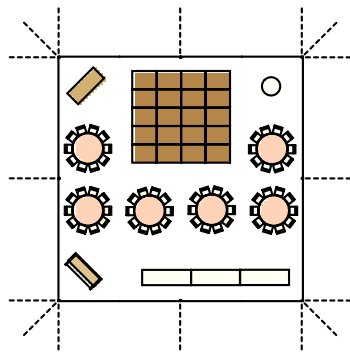

# 40'X40' JUMBOTRAC TENT

## ROUND SEATING 48-60 GUESTS

15'X16' DANCE FLOOR  
(1) 6' BARS

- (1) 36" ROUND CAKE TABLE
- (1) 6"X30" RECTANGULAR DJ TABLE
- (3) 8'X30" RECTANGULAR BUFFET TABLES
- (6) 60" ROUND TABLES - 8-10 PER TABLE

## RECTANGULAR SEATING 56-70 GUESTS

15'X16' DANCE FLOOR  
(1) 6' BARS

- (1) 36" ROUND CAKE TABLE
- (1) 6"X30" RECTANGULAR DJ TABLE
- (3) 8'X30" RECTANGULAR BUFFET TABLES
- (7) 60" ROUND TABLES - 8-10 PER TABLE