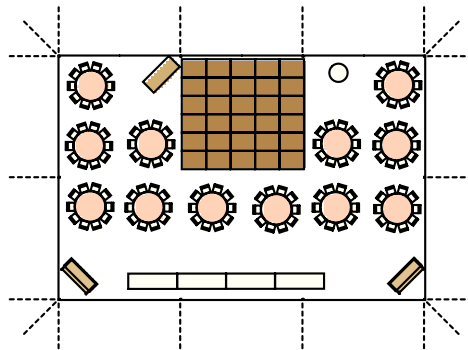

40'X60' JUMBOTRAC TENT

ROUND SEATING 96-120 GUESTS

18'X20' DANCE FLOOR
(2) 6' BARS

- (1) 36" ROUND CAKE TABLE
- (1) 6"X30" RECTANGULAR DJ TABLE
- (4) 8'X30" RECTANGULAR BUFFET TABLES
- (12) 60" ROUND TABLES - 8-10 PER TABLE

RECTANGULAR SEATING 72-90 GUESTS

18'X20' DANCE FLOOR
(2) 6' BARS

- (1) 36" ROUND CAKE TABLE
- (1) 6"X30" RECTANGULAR DJ TABLE
- (4) 8'X30" RECTANGULAR BUFFET TABLES
- (9) 8'X30" RECTANGULAR TABLES - 8-10 PER TABLE