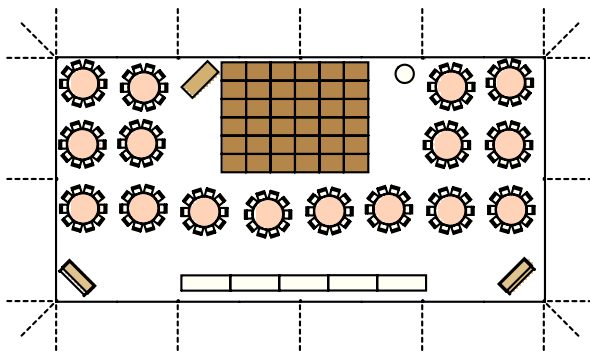

40'x80' JUMBOTRAC TENT

ROUND SEATING 128-160 GUESTS

- 18'x24' DANCE FLOOR
- (2) 6' BARS
- (1) 36" ROUND CAKE TABLE
- (1) 6"x30" RECTANGULAR DJ TABLE
- (5) 8'x30" RECTANGULAR BUFFET TABLES
- (16) 60" ROUND TABLES - 8-10 PER TABLE

RECTANGULAR SEATING 88-110 GUESTS

- 18'x24' DANCE FLOOR
- (2) 6' BARS
- (1) 36" ROUND CAKE TABLE
- (1) 6"x30" RECTANGULAR DJ TABLE
- (5) 8'x30" RECTANGULAR BUFFET TABLES
- (11) 8'x30" RECTANGULAR TABLES - 8-10 PER TABLE